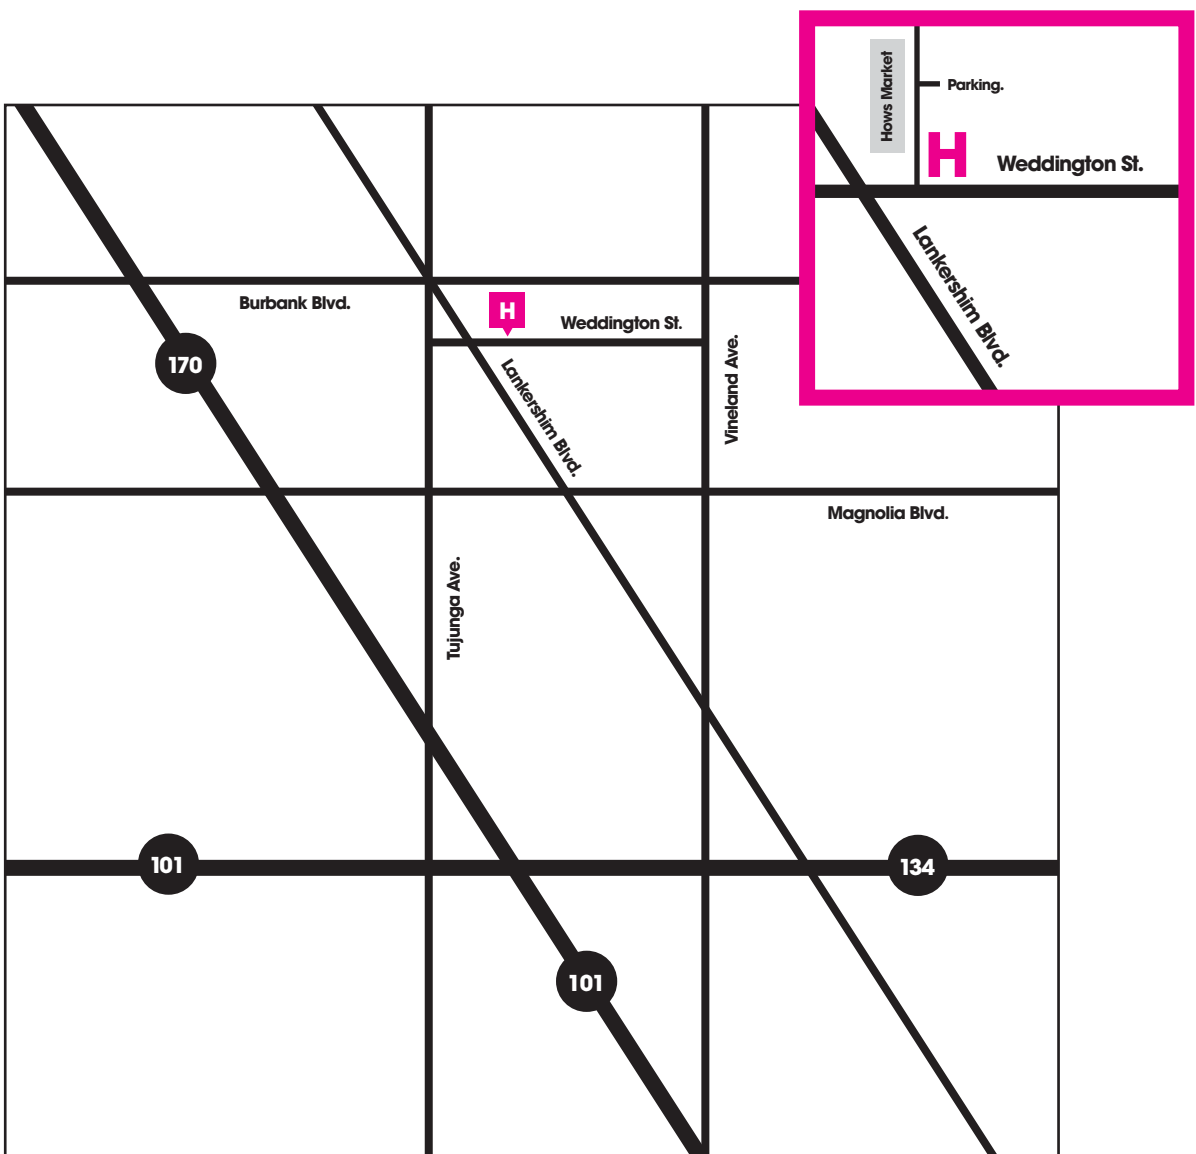

Map.

HUGE Los Angeles
11135 Weddington St. Ste 131
North Hollywood, CA 91601

Please note: we are located on the ground floor, across from Hows Market.

HUGE